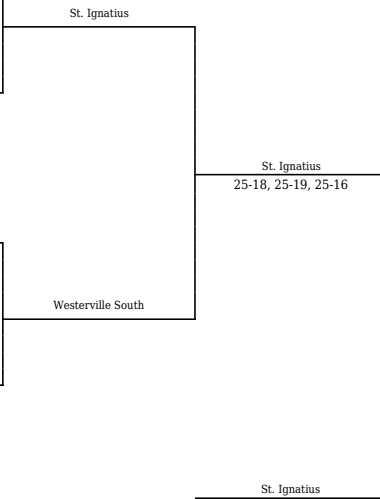

Regional Finals

State Quarter-Finals

State Semi-Finals

State Finals

State Semi-Finals

State Quarter-Finals

Regional Finals

North #1

East #2

Hilliard Bradley  
Westerville Central

South #1

West #2

Division 1

Champion  
**St. Ignatius**  
Runner-Up  
**Hilliard Darby**  
25-18, 26-24, 25-19

West #1

South #2

East #1

North #2