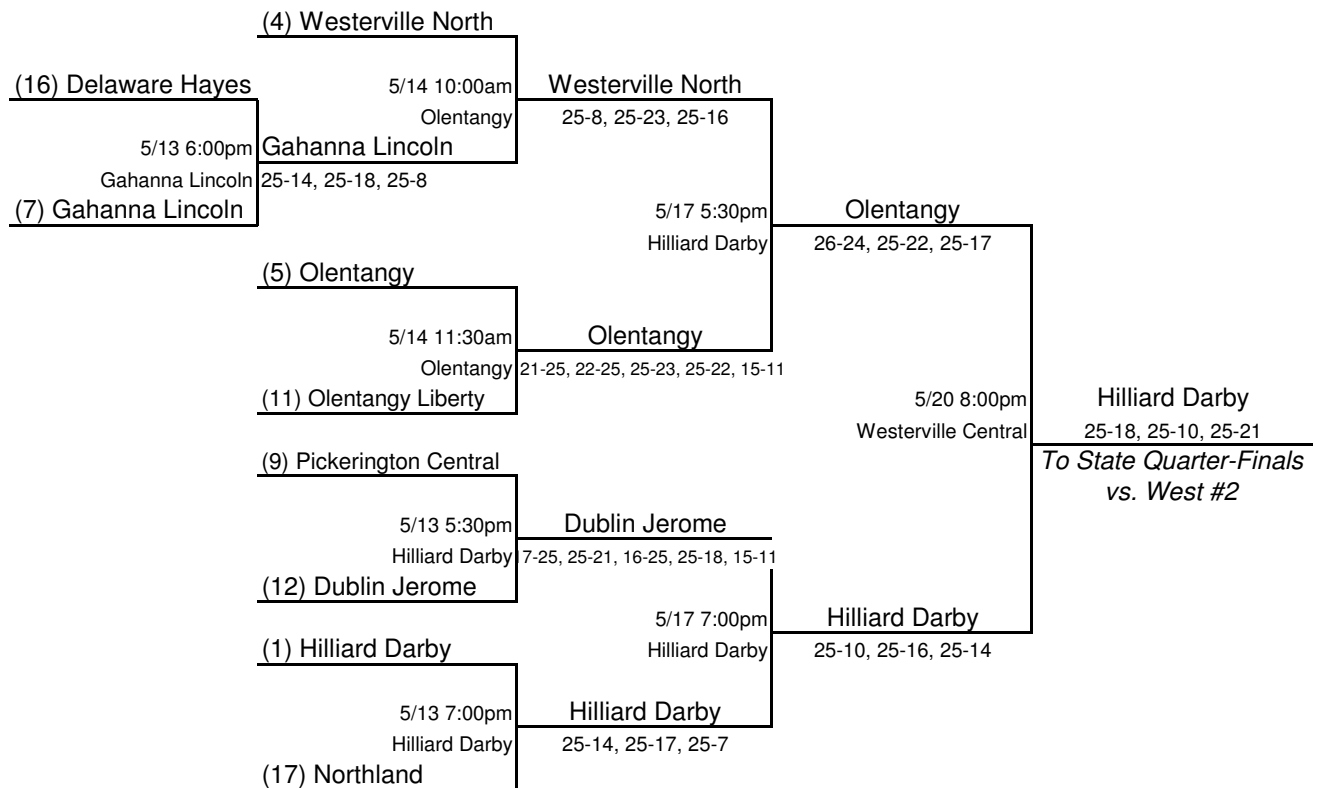

<b>Date</b>					5/29/16
<b>Location</b>					<b>Capital University</b>

**TEAMS**

- Delaware Hayes
- Dublin Coffman
- Dublin Jerome
- Gahanna Lincoln
- Hilliard Bradley
- Hilliard Darby
- Hilliard Davidson
- Northland
- Olentangy
- Olentangy Liberty
- Pickerington Central
- Pickerington North
- Thomas Worthington
- Upper Arlington
- Westerville Central
- Westerville North
- Westerville South