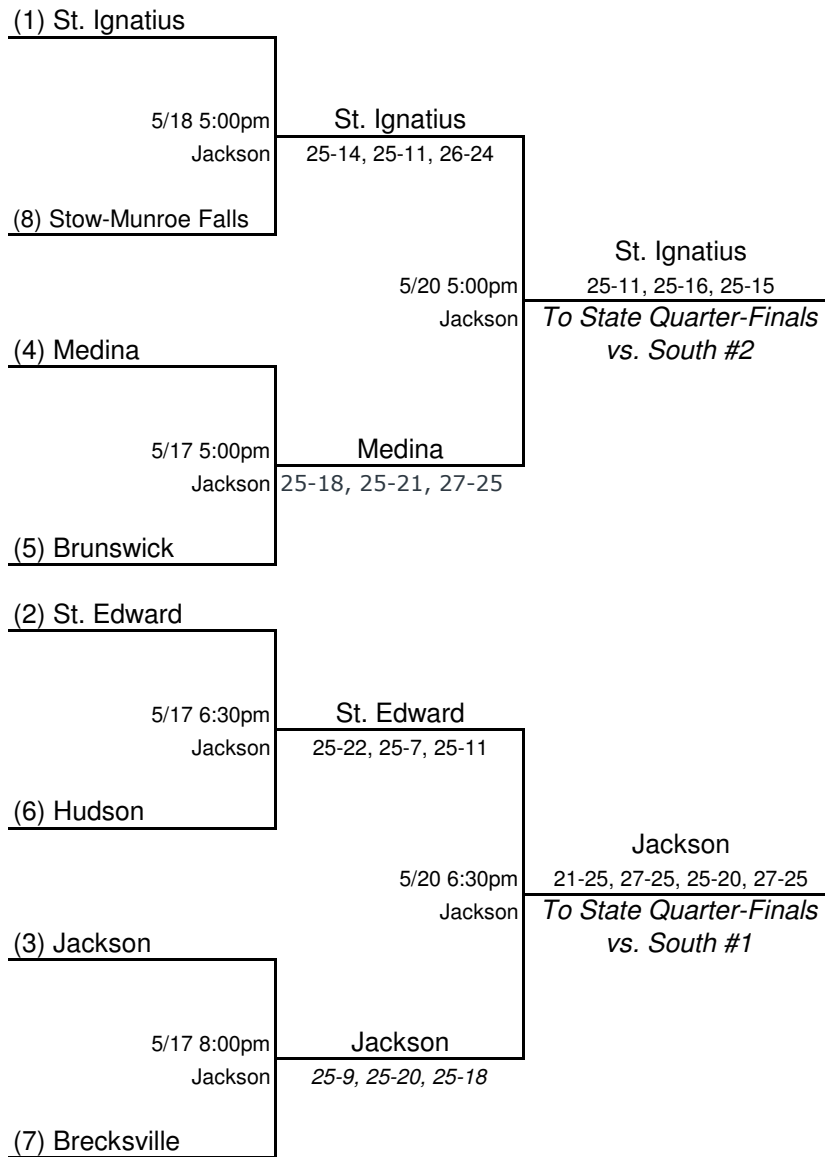

Date				5/29/16
Location				Capital University

TEAMS

- Brecksville-Broadview Heights
- Brunswick
- Hudson
- Jackson
- Medina
- North Royalton
- St. Edward
- St. Ignatius
- Stow-Munroe Falls