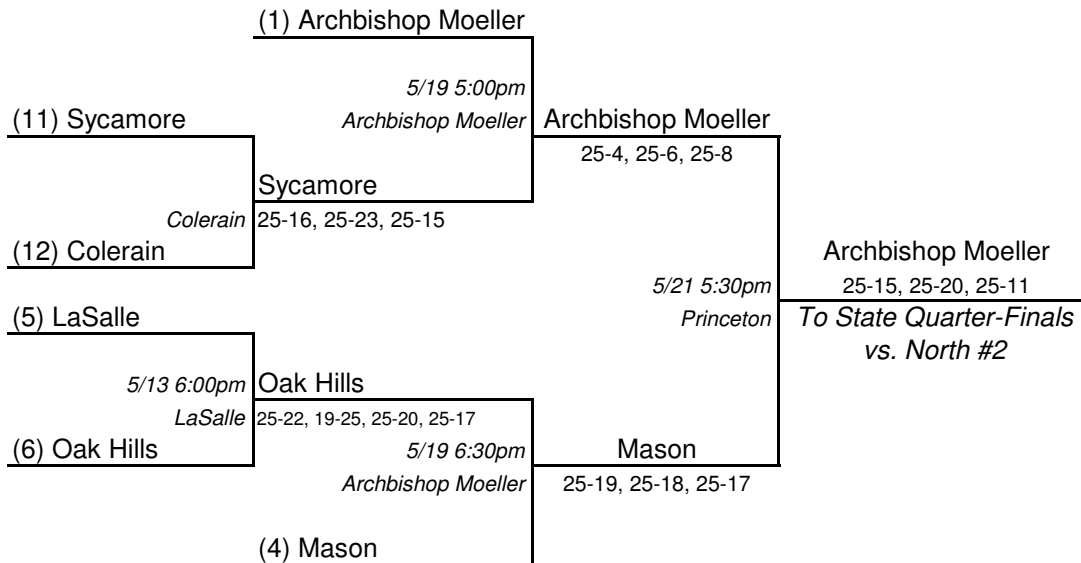

Date				5/29/16
Location				Capital University

TEAMS

Archbishop Moeller	Milford
Colerain	Oak Hills
Elder	Princeton
Fairfield	St. Xavier
LaSalle	Sycamore
Loveland	West Clermont
Mason	