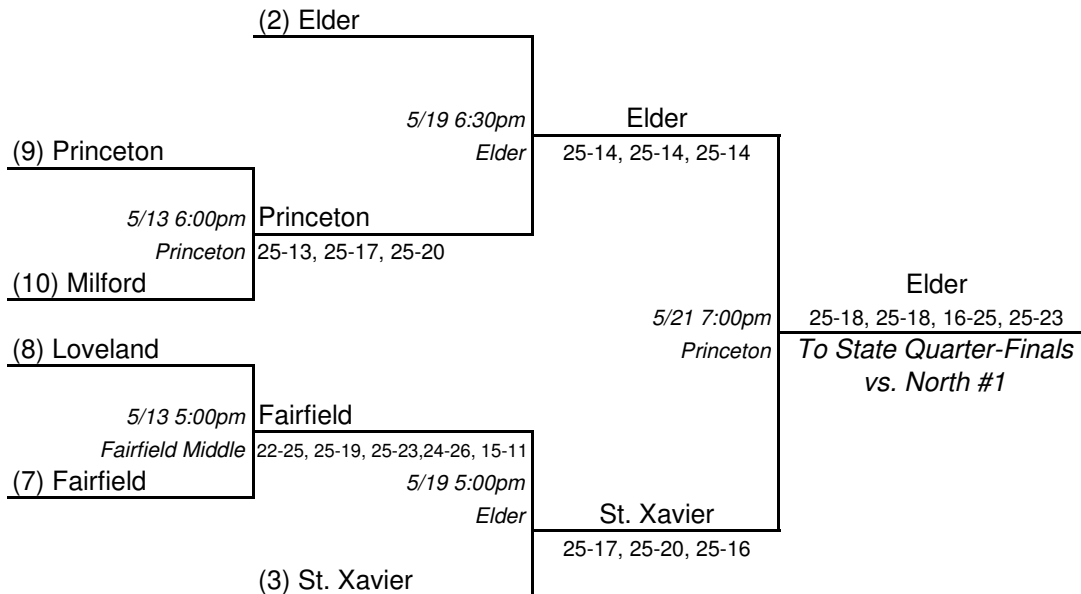

Date				5/29/16
Location				Capital University

TEAMS

Archbishop Moeller	Milford
Colerain	Oak Hills
Elder	Princeton
Fairfield	St. Xavier
LaSalle	Sycamore
Loveland	West Clermont
Mason	