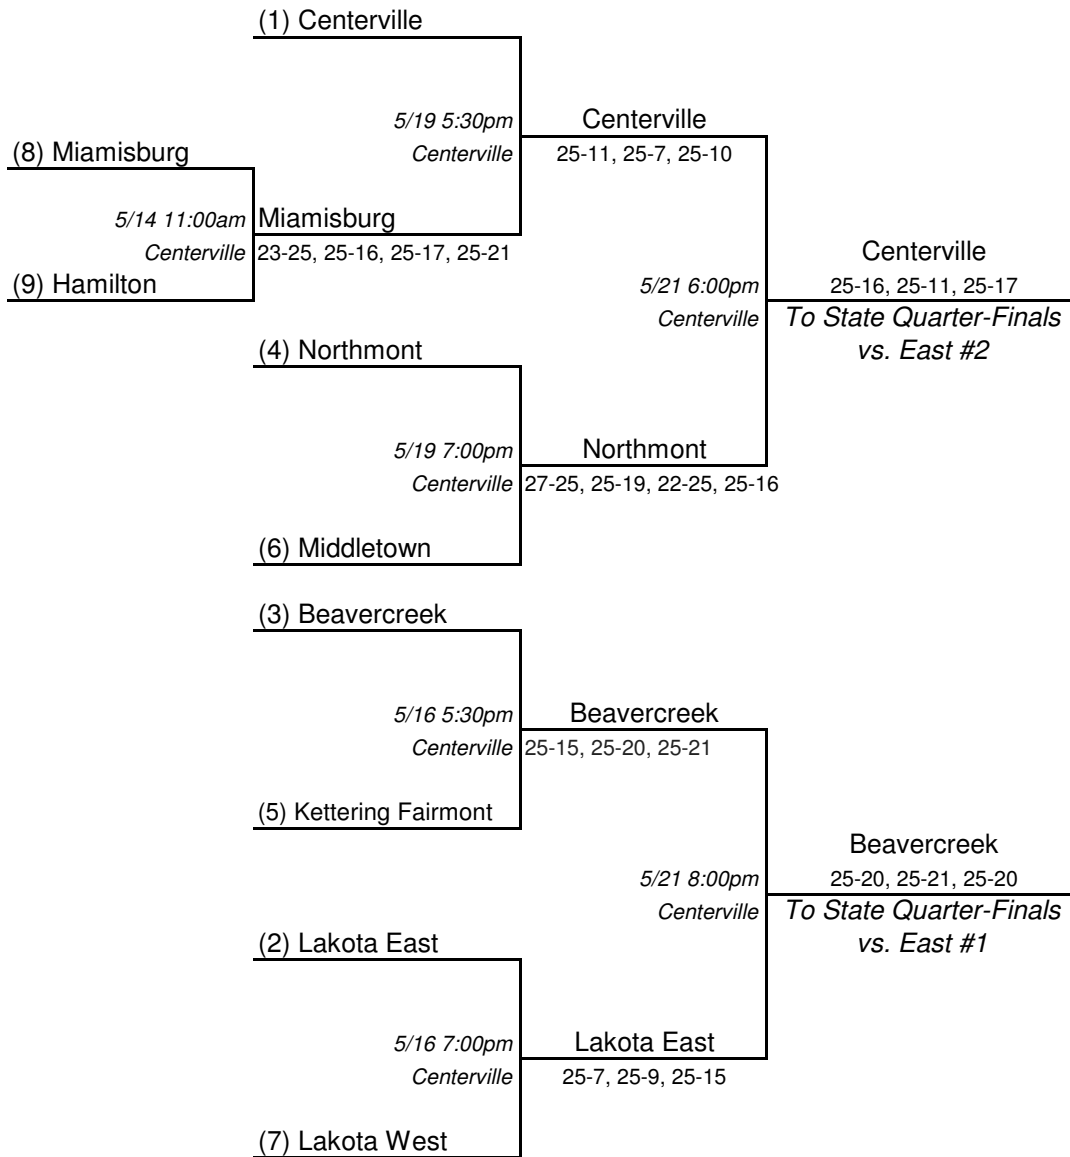

Date				5/29/16
Location				Capital University

TEAMS

- Beavercreek
- Centerville
- Hamilton
- Kettering Fairmont
- Lakota East
- Lakota West
- Miamisburg
- Middletown
- Northmont