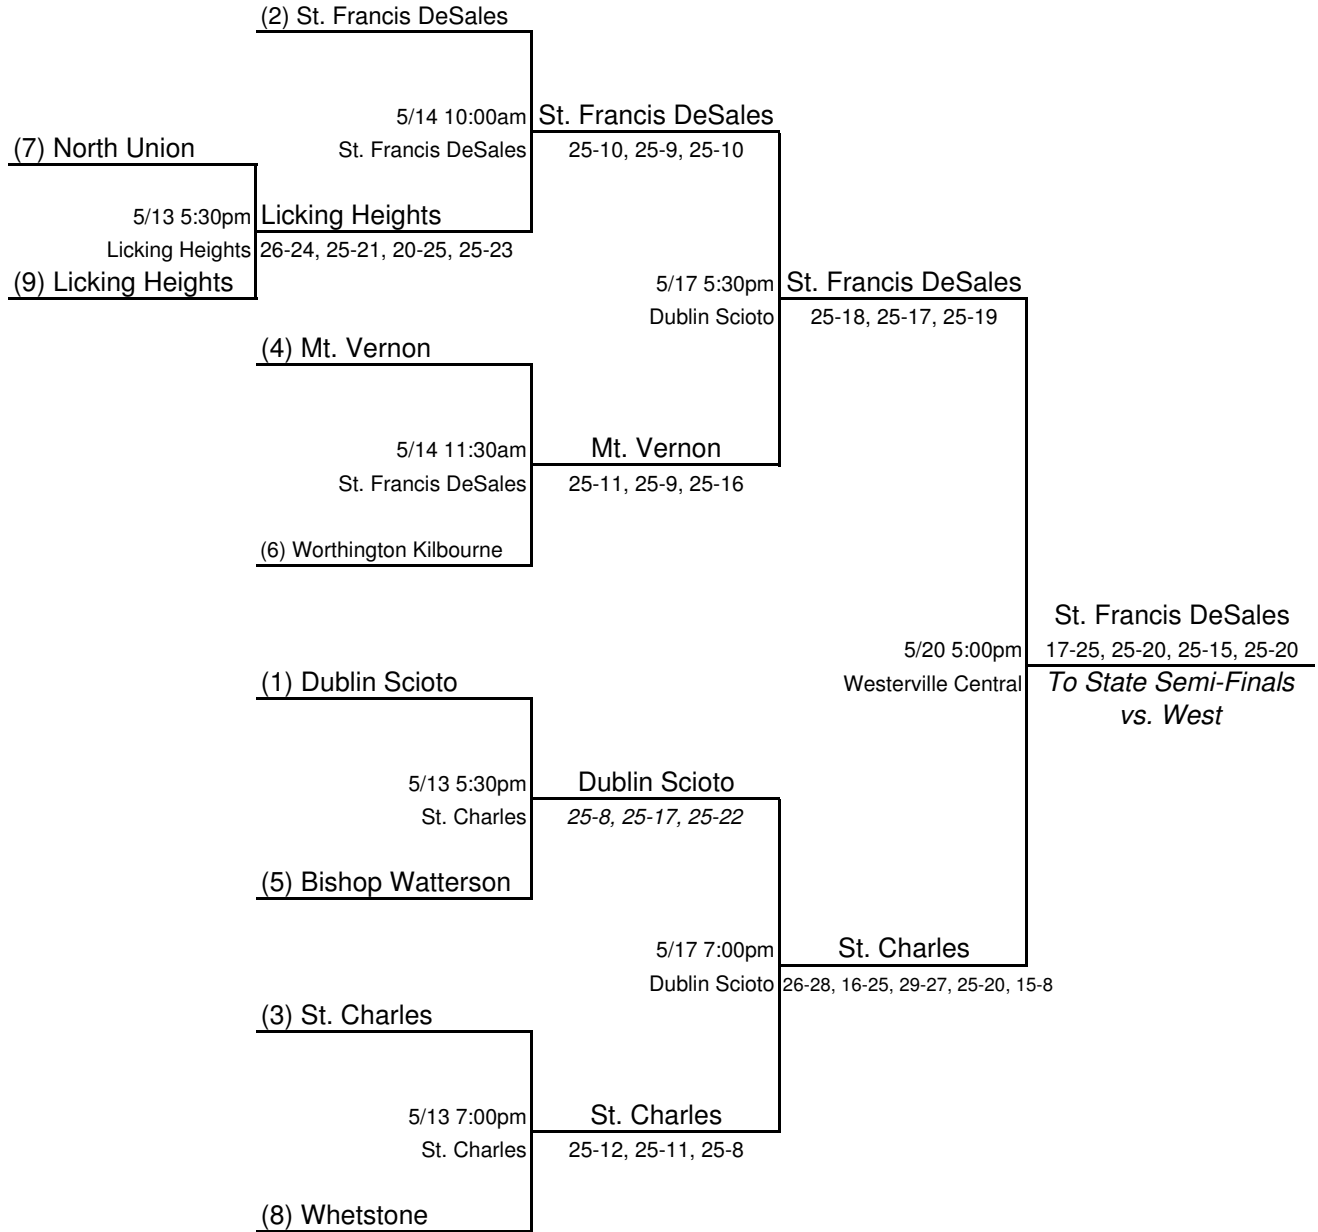

Date			
Location			

TEAMS

- Bishop Watterson
- Dublin Scioto
- Licking Heights
- Mt. Vernon
- North Union
- St. Charles
- St. Francis DeSales
- Whetstone
- Worthington Kilbourne