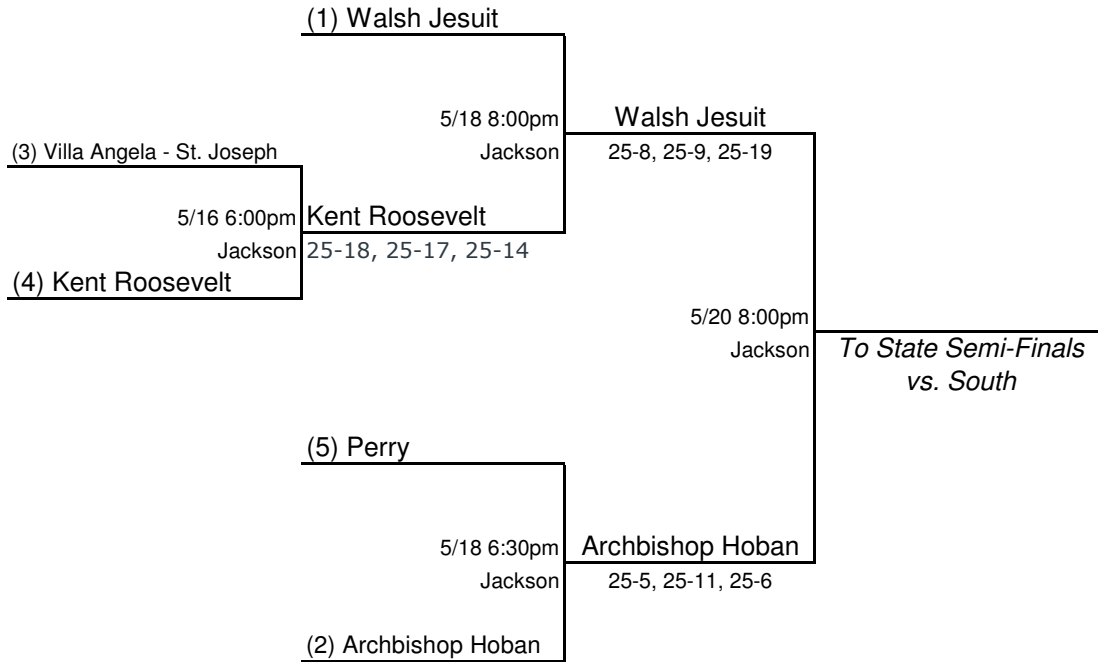

<b>Date</b>			
<b>Location</b>			

**TEAMS**

- Amherst Steele
- Archbishop Hoban
- Kent Roosevelt
- Perry
- St. Vincent-St. Mary
- Villa Angela-St. Joseph
- Walsh Jesuit