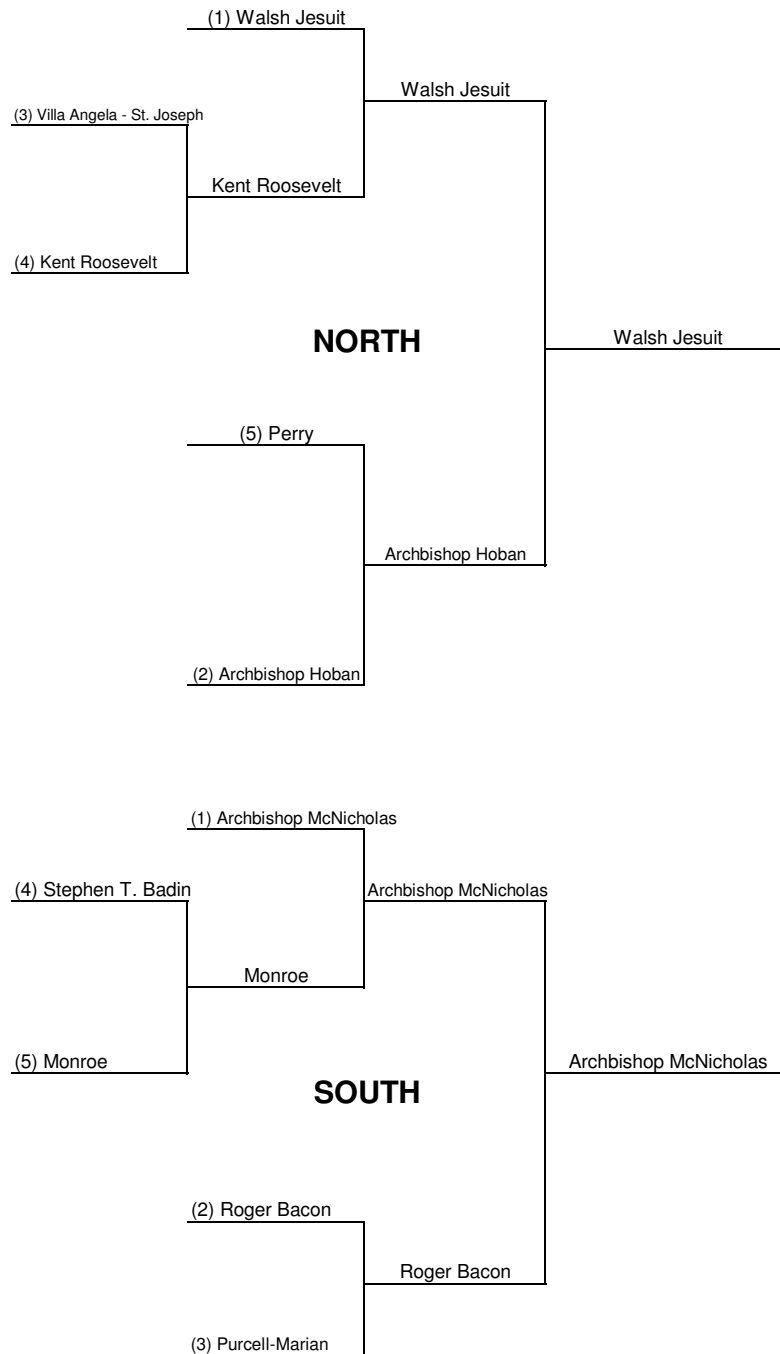

Regional Finals

State Semi-Finals

State Finals

State Semi-Finals

Regional Finals

Walsh Jesuit  
25-16, 25-17, 27-25

Archbishop Alter  
25-18, 25-18, 25-20

# Division 2

Archbishop Alter  
*CHAMPION*

Walsh Jesuit  
*RUNNER-UP*

25-23, 25-20, 25-22